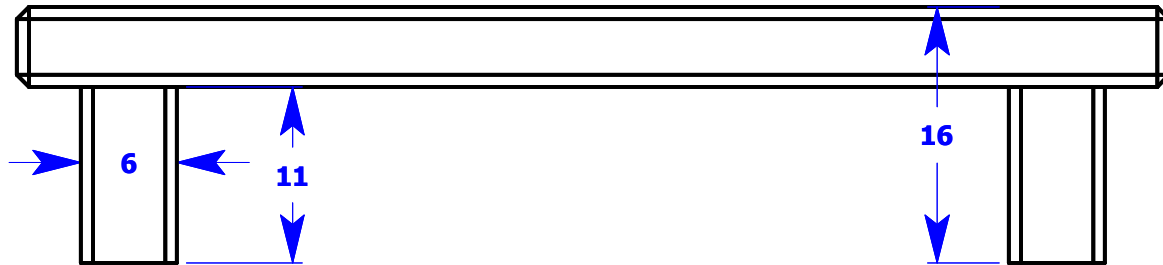

Rectangular Leg Precast Bench
3 views

720 lbs each

3/4 Chamfer at all edges

CONFAB Inc.