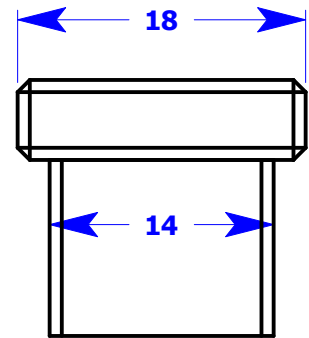

Rectangular Leg Precast Bench
3 views

720 lbs each

3/4 Chamfer at all edges

CONFAB Inc.