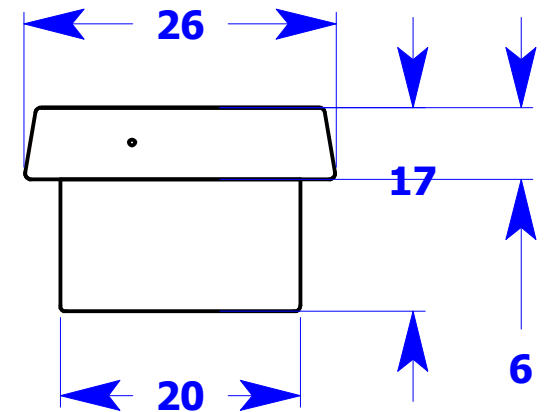

**1/2-13 x2 1/2 Threaded
insert each end for
Handling**

Round Leg Precast Bench
3 Views
1556 lbs each