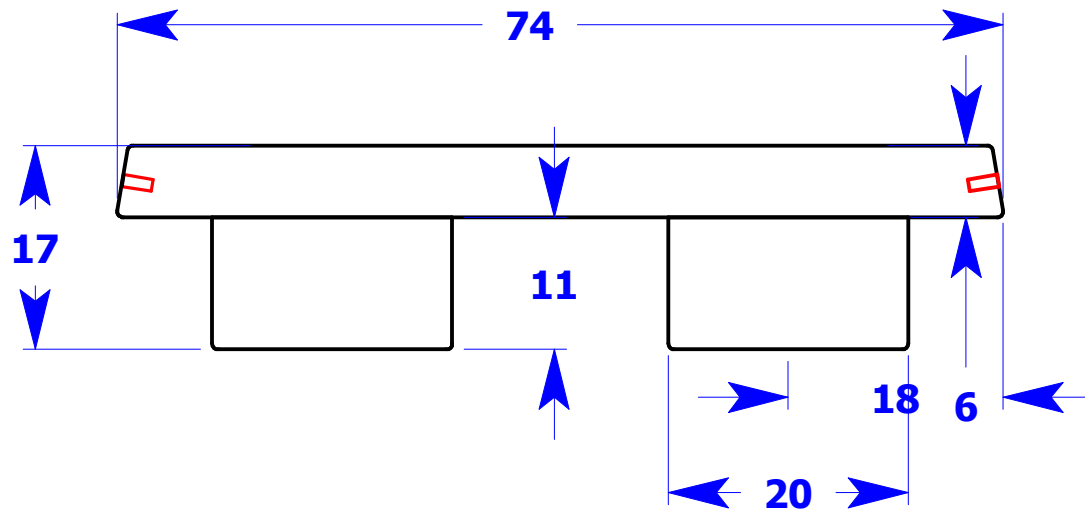

**1/2-13 x2 1/2 Threaded
insert each end for
Handling**

Round Leg Precast Bench
3 Views
1556 lbs each